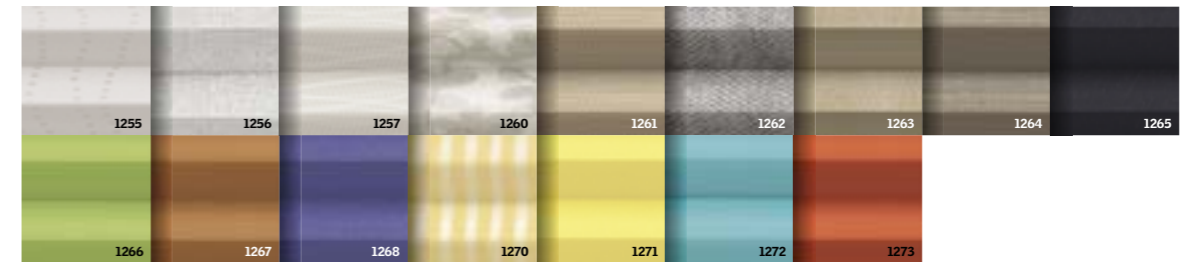

Price Group 1

Price Group 2

Upgrade to solar powered for an additional £91.20.

Check your data plate to find the type and size of your roof window model.