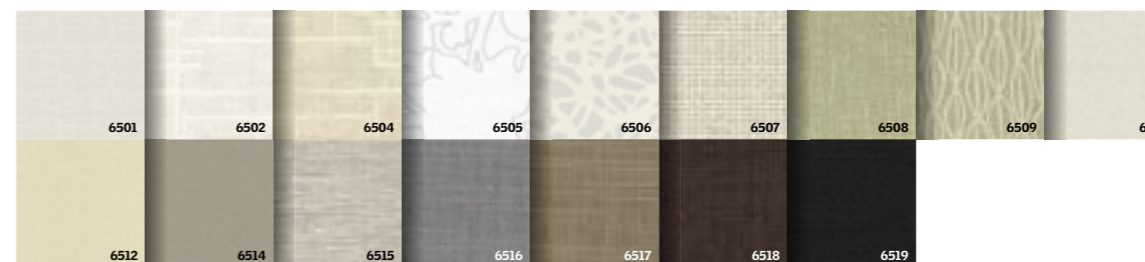

Price Group 1

Price Group 2

Roman blind fabrics can be swapped over in a matter of minutes.

Check your data plate to find the type and size of your roof window model.