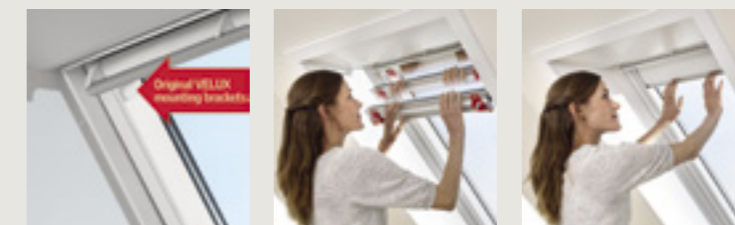

5 Installation

VELUX blinds and shutters are made to fit your VELUX roof windows perfectly. Our unique Pick&Click!™ system means you can fit them in minutes. New VELUX roof windows are fitted with pre-installed brackets to ease installation and to ensure a perfect fit every time.

Pick&Click!®