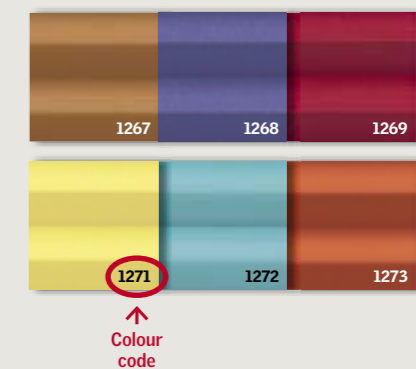

4 Colour choice

VELUX blinds are available in a wide range of colours and designs. Each colour and design option has a unique code. Add this code on to your blind type and size when ordering your blinds.

See our full range of blinds or order colour swatches at veluxblindsdirect.co.uk