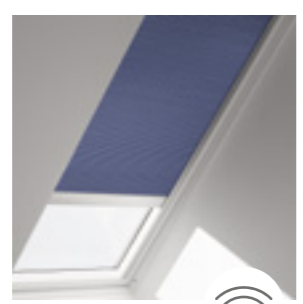

Light-dimming energy blind
Fabric offers blackout and insulation for more comfort.
Read more on p22