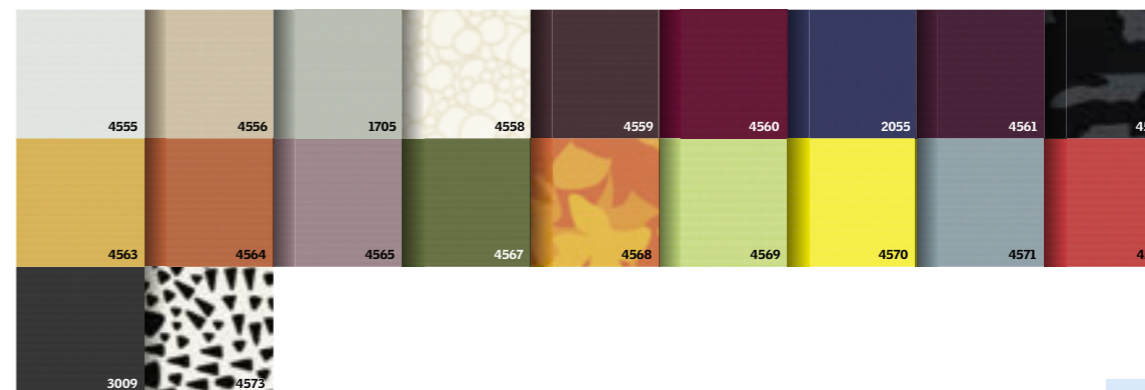

Easily control the light in any room, even in the middle of the day.

- **Total blackout**
VELUX blackout blind fabric offers 99.9% blackout – the best on the market.
- **Stepless positioning**
Create your perfect lighting with our slimline design that allows you to find the ideal blind position.
- **Wide range of colours and styles**
Choose from 24 different colours and designs. There are also three different operation methods to choose from, so you can find the perfect blind, whatever your needs.

Pick & Click!

Price Group 1

Selected
colours and sizes
available on a 2
day lead time.

Price Group 2

Check your data plate to find the type and size of your roof window model.

		55x70	55x78	55x98	55x118	78x98	66x118	70x118	78x118	78x140	134x98	94x140	114x118	94x98	94x160	134x140
Current size		CK01	CK02	CK04	CK06	MK04	FK06		MK06	MK08	UK04	PK08	SK06	PK04	PK10	UK08
2002-2013		C01	C02	C04	C06	M04	F06		M06	M08	U04	P08	S06	P04	P10	U08
1992-2001		101	102	104		304	206		306	308	804		606		410	808
Before 1992		9		6		1		5		2	7		4		3	8