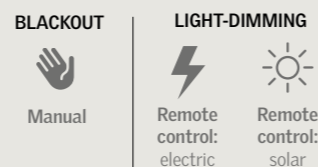

Operation

VELUX ACTIVE compatible