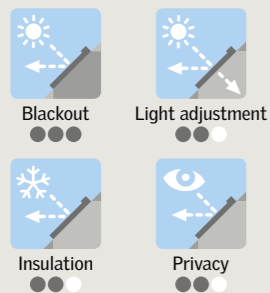

Features

Operation