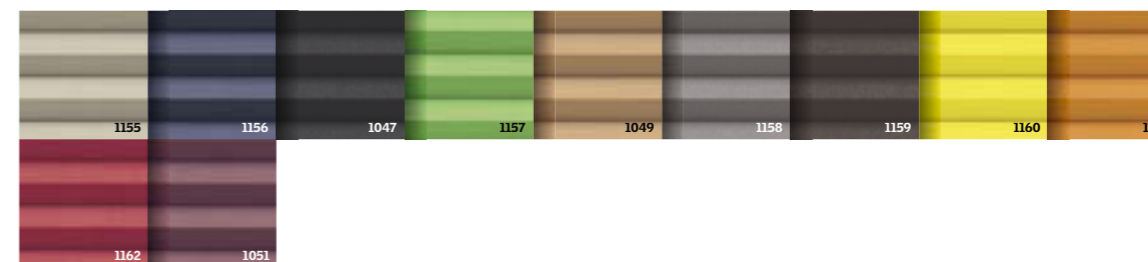

Price Group 1

Price Group 2

Upgrade to solar powered for an additional £91.20.

Check your data plate to find the type and size of your roof window model.

	55x70	55x78	55x98	55x118	78x98	66x118	70x118	78x118	78x140	134x98	94x140	114x118	94x98	94x160	134x140
Current size	CK01	CK02	CK04	CK06	MK04	FK06		MK06	MK08	UK04	PK08	SK06	PK04	PK10	UK08
2002-2013	C01	C02	C04	C06	M04	F06		M06	M08	U04	P08	S06	P04	P10	U08
1992-2001	101	102	104		304	206		306	308	804		606		410	808
Before 1992	9		6		1		5		2	7		4		3	8