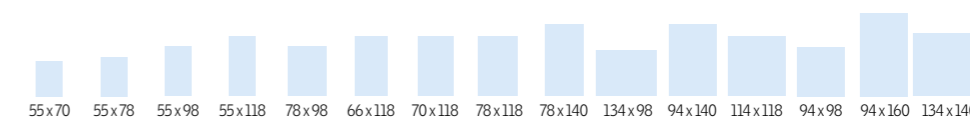

Roman blind fabrics can be swapped over in a matter of minutes.

Check your data plate to find the type and size of your roof window model.

Current size	CK01	CK02	CK04	CK06	MK04	FK06	MK06	MK08	UK04	PK08	SK06	PK04	PK10	UK08
2002-2013	C01	C02	C04	C06	M04	F06	M06	M08	U04	P08	S06	P04	P10	U08
1992-2001	101	102	104		304	206	306	308	804		606		410	808
Before 1992	9		6		1		5	2	7		4		3	8