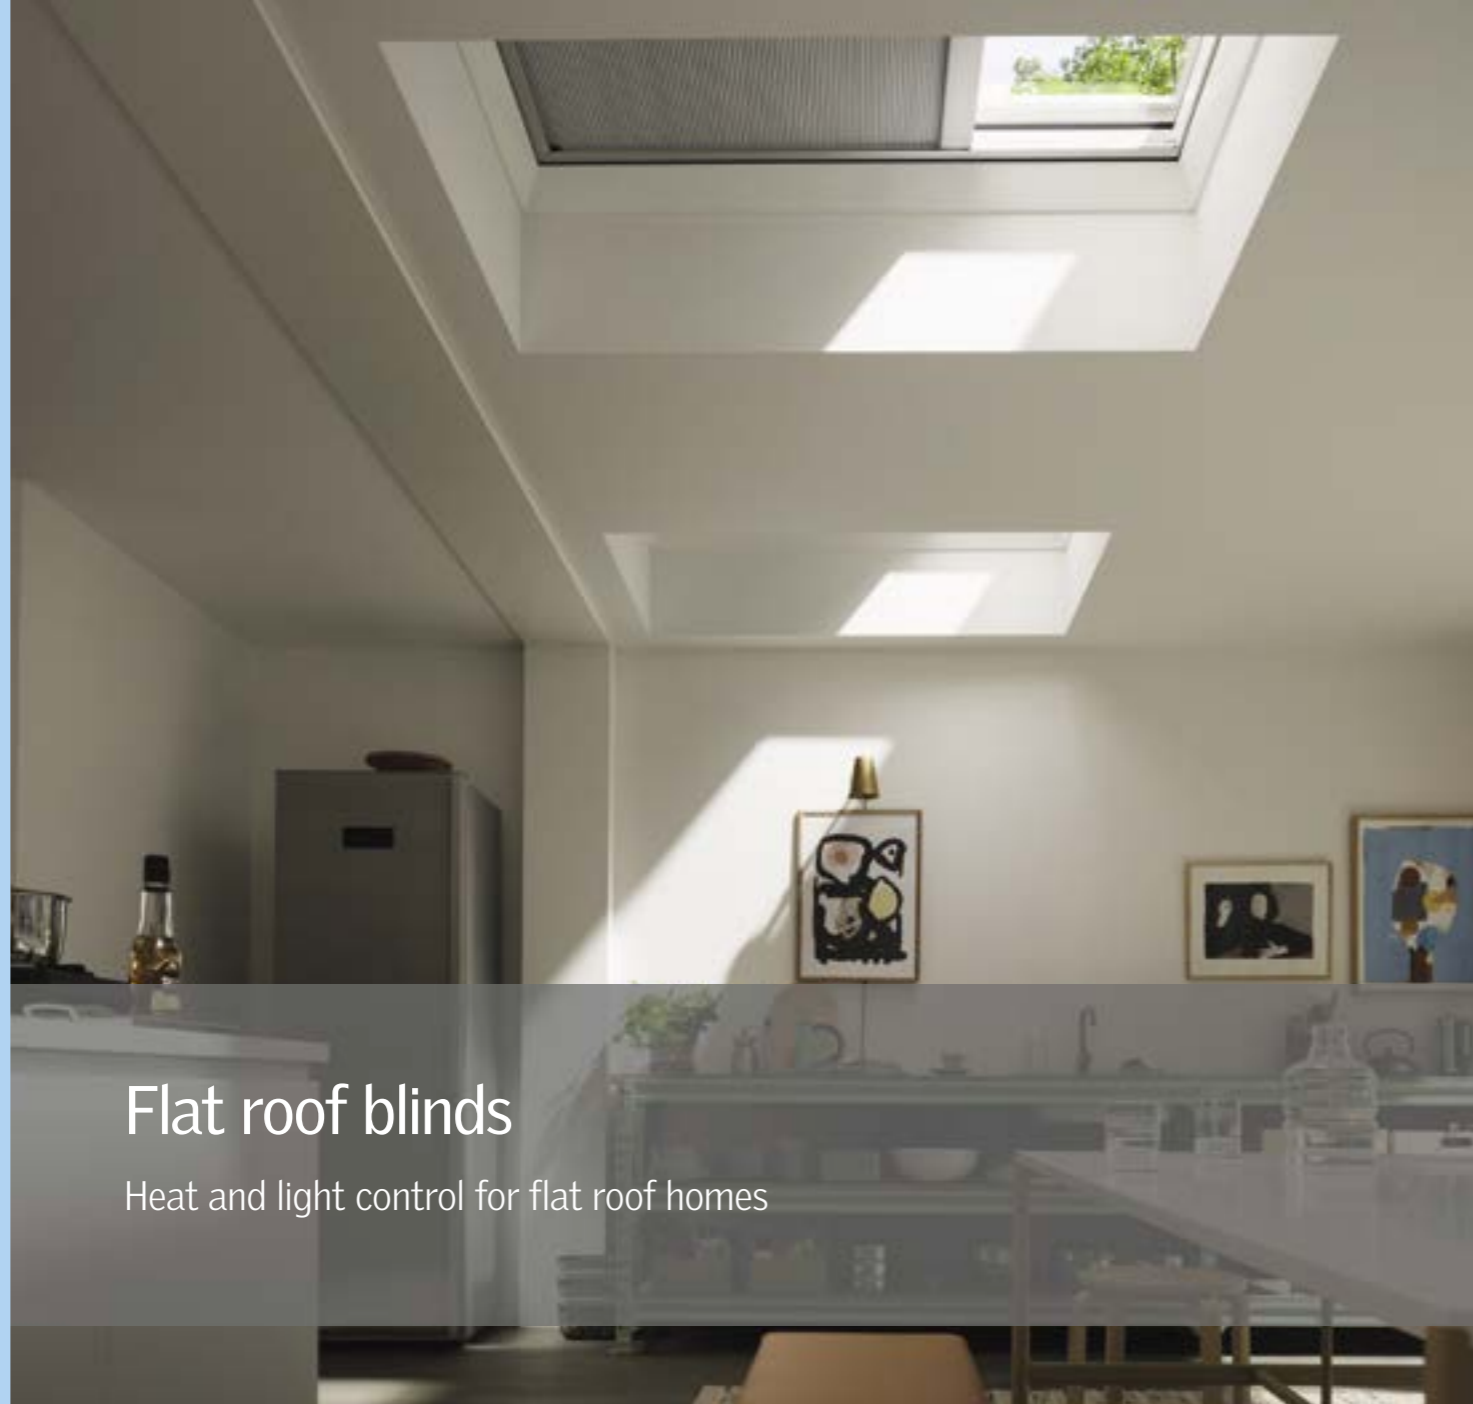

Flat roof blinds

Heat and light control for flat roof homes

To control the amount of incoming light or to reduce the indoor temperature in the summer – there are some great options to complete your VELUX flat roof windows.

Order your
VELUX blinds and
shutters online at
veluxblindsdirect.co.uk

Pleated blind

Perfect for softening incoming daylight and adding a decorative touch, pleated blinds open and close with a handy pre-paired wall switch.

- Softly diffuses incoming light.
- Enables privacy.

Light-dimming energy blind

The light-dimming, double-pleated blind with aluminium coating between the cloth layers improves insulation and increases indoor comfort. Please note that the solar blind is suitable for flat roof windows with a clear dome only.

- Blackout effect.
- Protects against cold from the outside.
- Enables privacy.