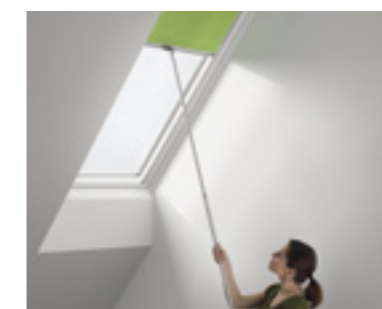

Accessories

Pole Control ZCT 200
£32.40

The VELUX telescopic pole makes it easy to manually operate centre-pivot roof windows, or out-of-reach blinds when fitted with the ZOZ 085 adaptor. The pole extends from 100cm to 180cm.