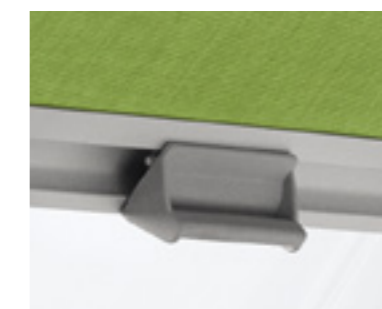

Pole Adaptors ZOZ 085
£7.20

Pole adaptor for VELUX manual blinds that are out-of-reach. Use along with the pole control for simple operation.