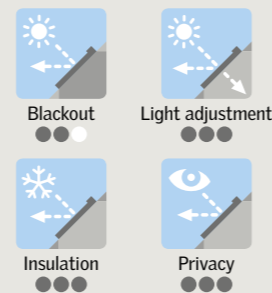

Product overview

With our extensive range of blinds and shutters, you can be sure to find the right solution for you. Select the perfect blind for your home and see the product pages for prices and colour options.

How to select
and install
your blinds

Blackout

BLACKOUT BLIND

Offers almost complete blackout anytime. Ideal for bedrooms where light control is important for a good night's sleep.

- 99.9% blackout material.
- Available in 24 colours.
- Slimline design.
- Pick&Click!™ system – installs in minutes.
- OEKO-TEX® certified.
- Stepless positioning.

Ideal for:
Bedrooms

Features

Operation

VELUX ACTIVE compatible

DUO BLACKOUT BLIND

This duo blackout blind offers the best of both worlds; almost complete blackout by night and soft diffused light by day. A great choice for a study or guest room.

- OEKO-TEX® certified – no harmful substances.
- Softly diffuses incoming daylight.
- Stepless positioning.
- Slimline design.
- Pick&Click!™ system – installs in minutes.

Ideal for:
Studies and guest rooms

Features

Operation

BLACKOUT/ LIGHT-DIMMING ENERGY BLIND

The blackout blind with extra insulation. Creating dark and cosy bedrooms.

- Fabric offers complete blackout.
- Double-pleated cloth.
- Protects against cold from the outside.
- Slimline design.
- Pick&Click!™ system – installs in minutes.
- 12 different colours and designs.

Ideal for:
Bedrooms

Features

Operation

VELUX ACTIVE compatible

Light adjustment

CHILDREN'S COLLECTION

Blackout effect blinds with child friendly designs give the right balance between sleep and play. The first choice for a little one's bedroom.