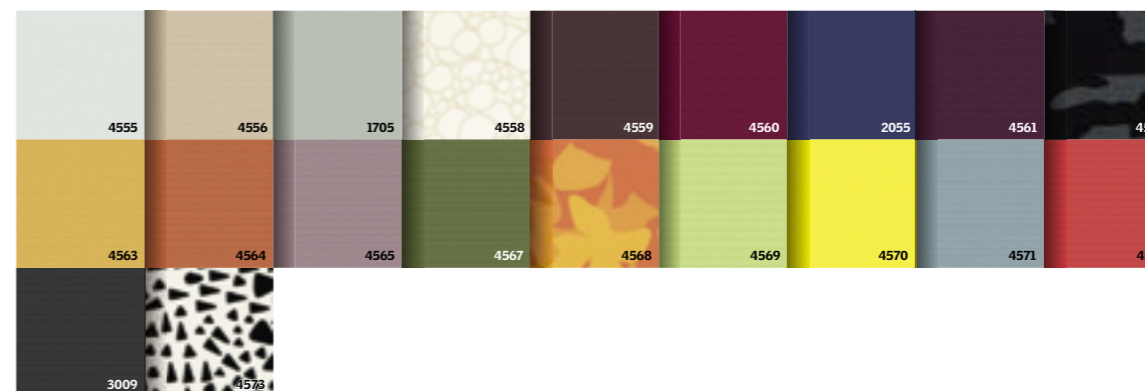

Choose between blackout or softly diffused daylight, any time of the day.

- **Stepless positioning**
Create your perfect lighting with the ideal blinds positioning.
- **Wide range of colours and styles**
Choose from 24 different blackout blind colours and designs.

Pick&Click![®]

Price Group 1

Price Group 2

The duo blackout blind is available in all the above blackout blind colours in combination with a white pleated blind (1016).

Order your
VELUX blinds and
shutters online at
veluxblindsdirect.co.uk