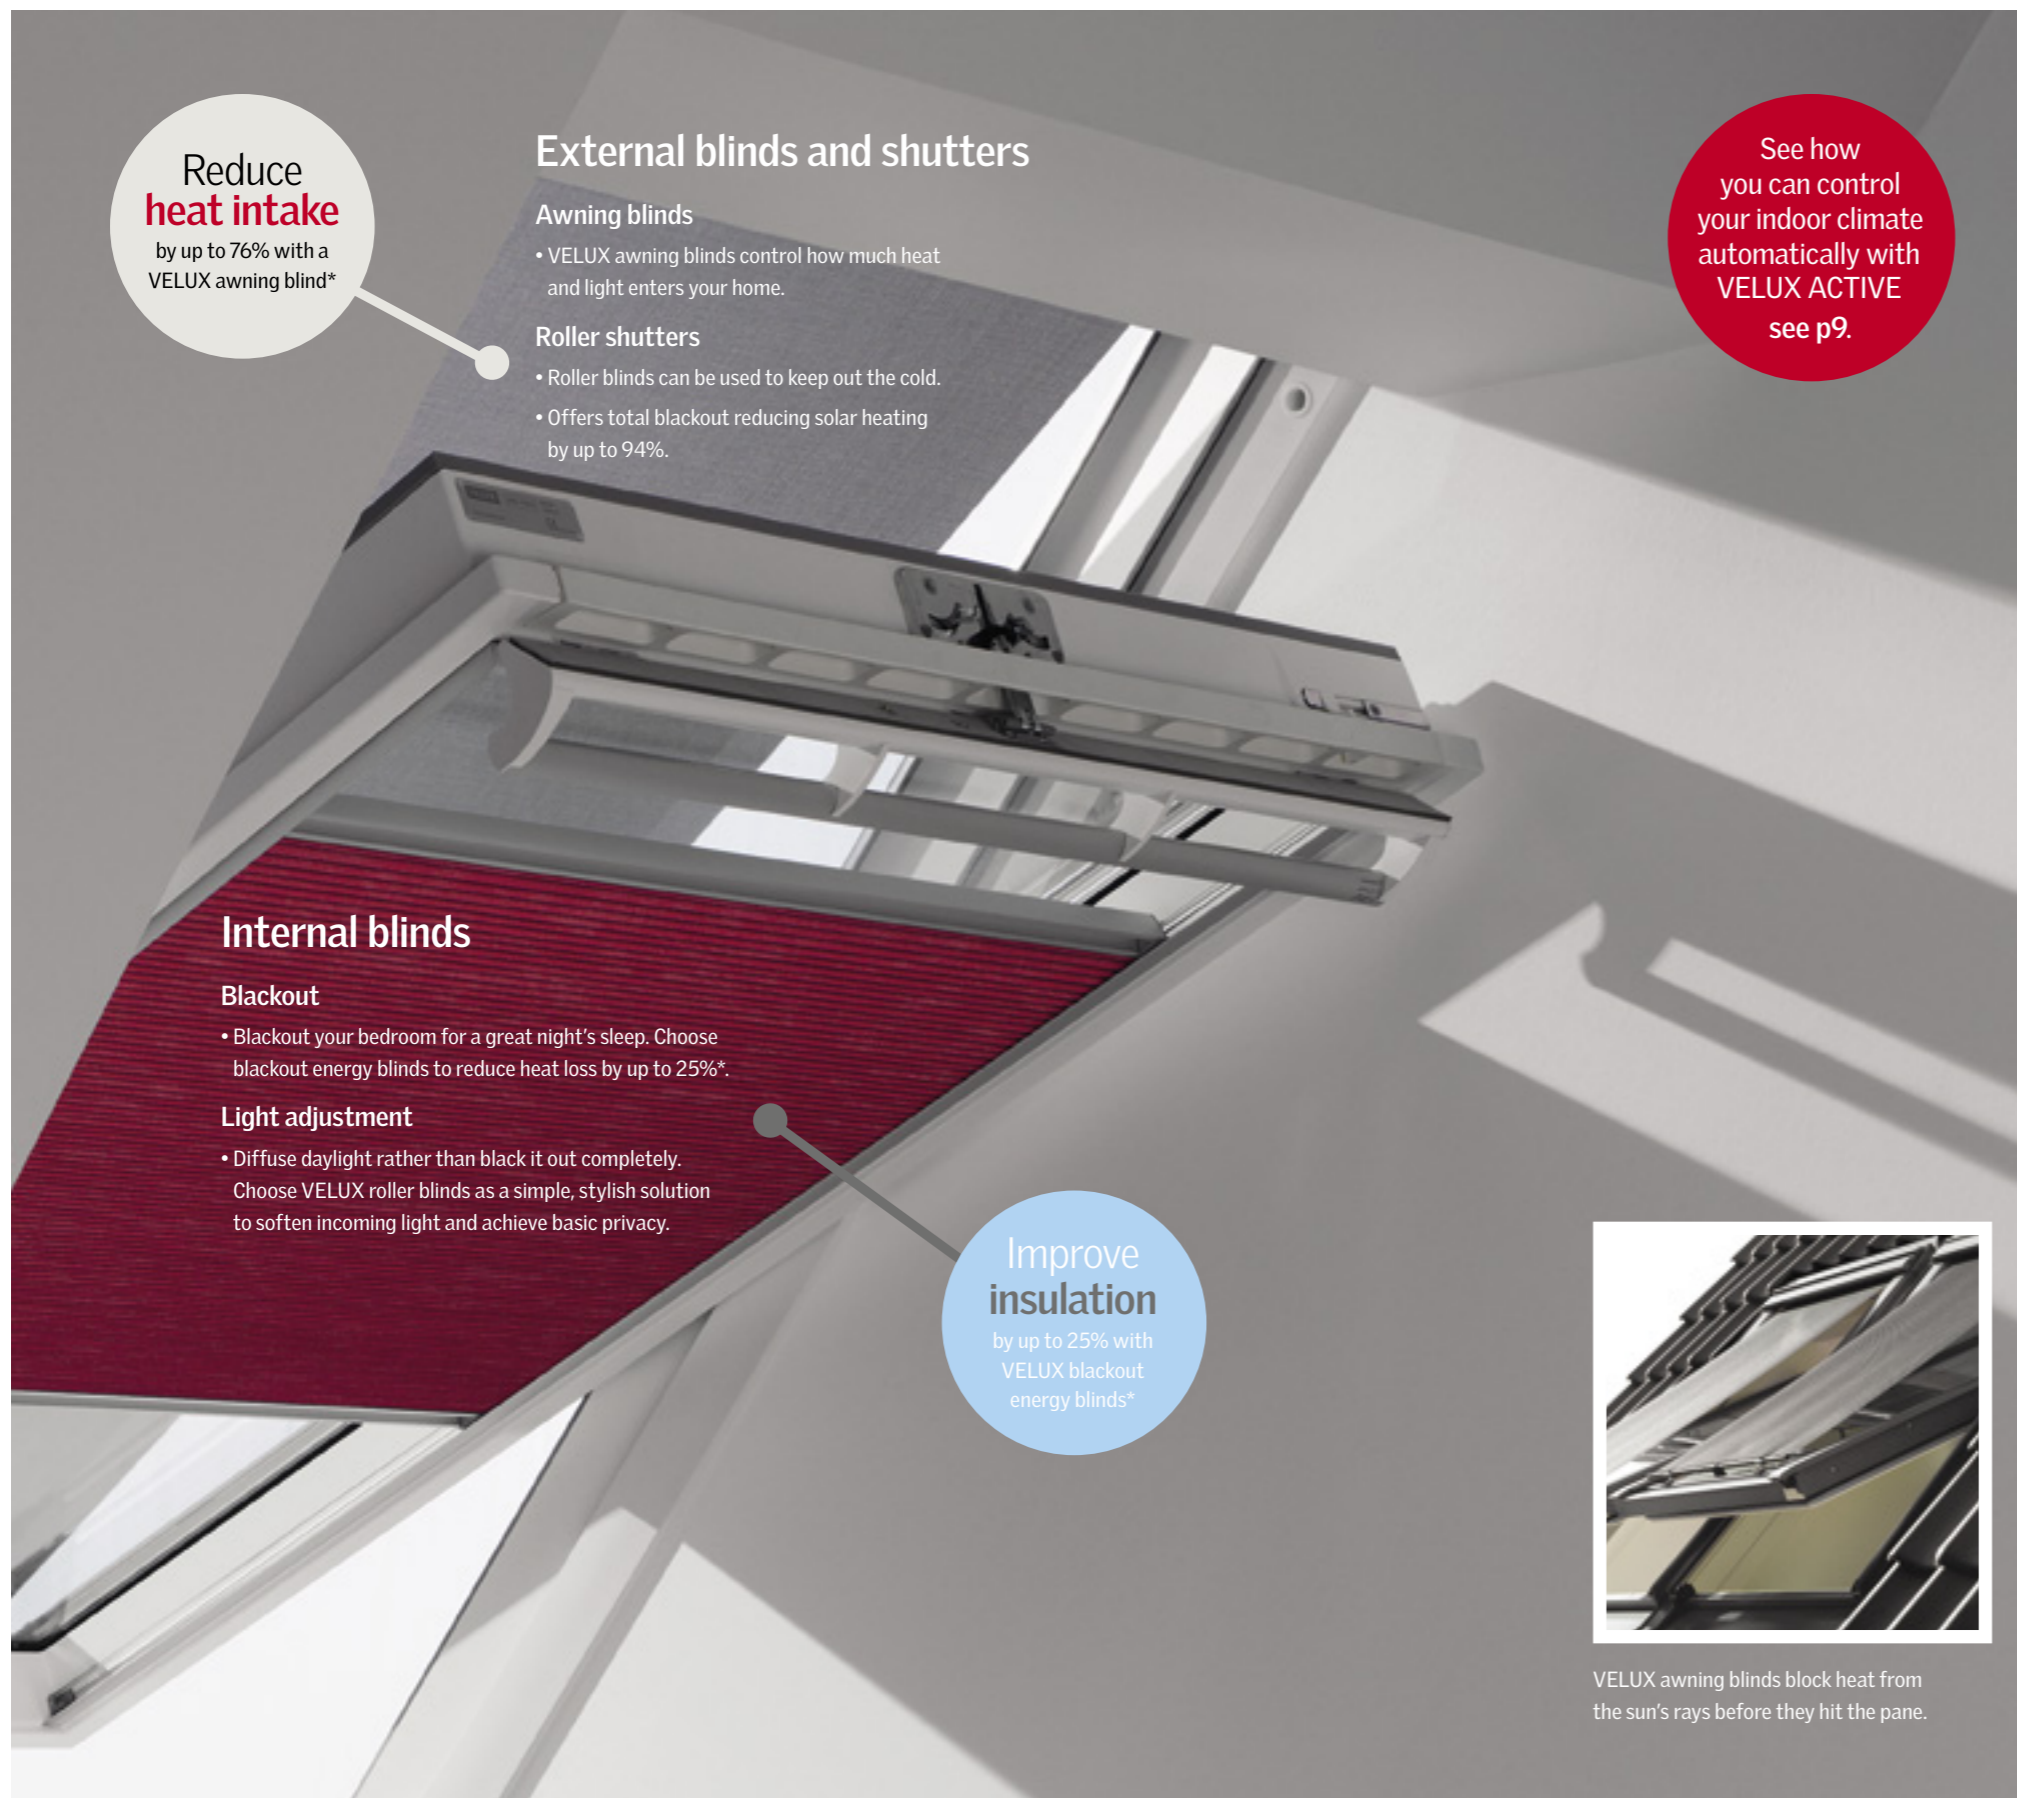

Comfort and convenience

You can choose from manual, solar powered or electric operation. Solar powered blinds are for solar powered VELUX INTEGRA® or manual VELUX roof windows and electric blinds are for VELUX INTEGRA® electric roof windows.

Smart indoor climate control

With smart, sensor-based operation, VELUX ACTIVE works together with your VELUX INTEGRA® electric or solar roof windows, blinds and shutters.

See p9 for details.

It's all in the details

Our high performance blinds and shutters are built to last. They are rigorously tested to ensure flawless operation even after years of everyday use and exposure to the sunlight. For generations, VELUX engineers and designers have been perfecting our products and patented solutions. That's why VELUX blinds and shutters are always the best choice for your VELUX roof windows.