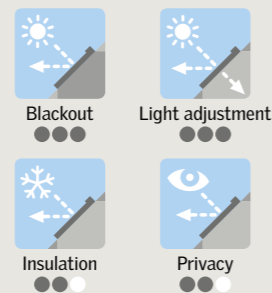

Features

Operation