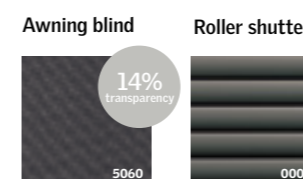

VELUX ACTIVE compatible