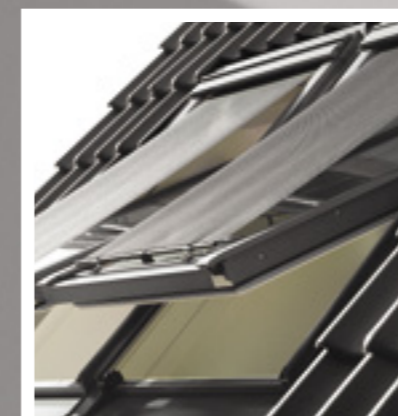

VELUX awning blinds block heat from the sun's rays before they hit the pane.

Improving your home's indoor climate

Your VELUX roof windows bring warmth and daylight into your home. Controlling these elements with the help of VELUX blinds and shutters is key to achieving an ideal indoor climate.

VELUX blinds and shutters provide extra insulation, daylight control and heat protection. In this way they can reduce your home's energy consumption by minimising heat loss during the winter and heat gain on a hot, sunny day. With VELUX INTEGRA® solar or electric powered operation, you get the added convenience of a pre-paired wall switch to open and close easily.