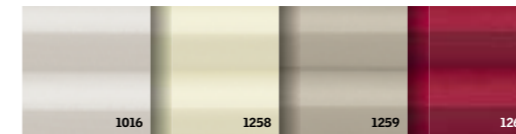

Price Group 1