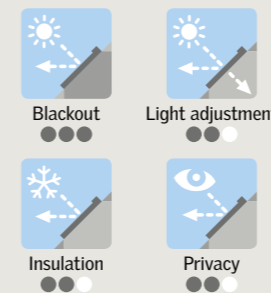

Features

Operation

© Disney