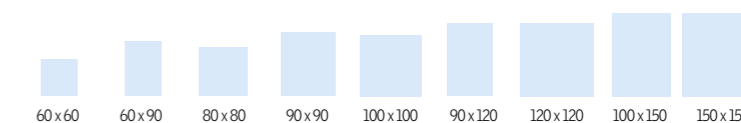

Awning blinds for flat roof windows

MSG heat-reduction awning blind. Fitted between glazing and polycarbonate dome. Solar powered. Available in white (6090).

Code	060060	060090	080080	090090	100100	090120	120120	100150	150150
MSG solar heat reduction awning blinds	£297.60	£301.20	£306.00	£312.00	£318.00	£324.00	£330.00	£334.80	-

Blinds for flat roof windows

Code	060060	060090	080080	090090	100100	090120	120120	100150	150150
FMG electric pleated blinds	£267.60	£271.20	£276.00	£282.00	£288.00	£294.00	£300.00	£304.80	-
FMK electric light-dimming energy blinds	£291.60	£295.20	£300.00	£306.00	£312.00	£318.00	£324.00	£328.80	£384.00
FSK solar light-dimming energy blinds	£297.60	£301.20	£306.00	£312.00	£318.00	£324.00	£330.00	£334.80	£390.00
KUX 110 – Additional control system to allow FMG blind to be fitted to CFP fixed flat roof windows.									£121.20

- All flat roof blinds have delivery time of up to 7 days.
- Delivery time is in working days from receipt of orders placed before 4pm (UK) and 11.30am (NI).