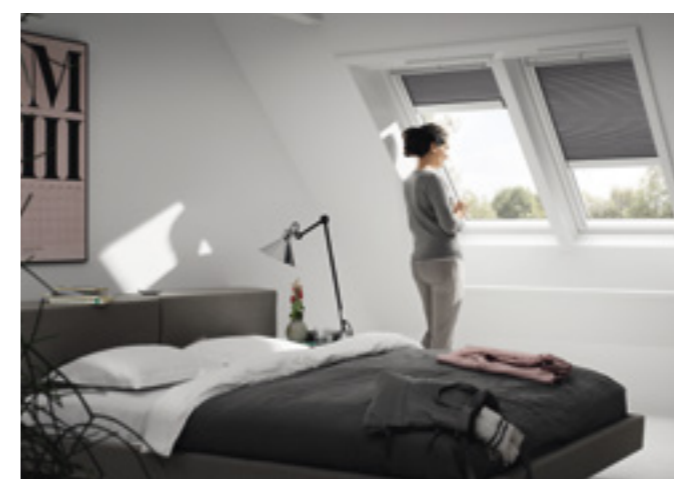

The unique design of VELUX blackout energy blinds provides up to 25% insulation all year round and can be positioned anywhere on the window.

Blackout energy blinds

- **Fully adjustable**
Manually operated flying blackout energy blinds can be adjusted from the top and bottom of your VELUX roof window, allowing you to adjust as needed throughout the day.

Price Group 1

Price Group 2

Upgrade to solar powered for an additional £91.20.

Check your data plate to find the type and size of your roof window model.

	55x70	55x78	55x98	55x118	78x98	66x118	70x118	78x118	78x140	134x98	94x140	114x118	94x98	94x160	134x140
Current size	CK01	CK02	CK04	CK06	MK04	FK06		MK06	MK08	UK04	PK08	SK06	PK04	PK10	UK08
2002-2013	C01	C02	C04	C06	M04	F06		M06	M08	U04	P08	S06	P04	P10	U08
1992-2001	101	102	104		304	206		306	308	804		606		410	808
Before 1992	9		6		1		5		2	7		4		3	8