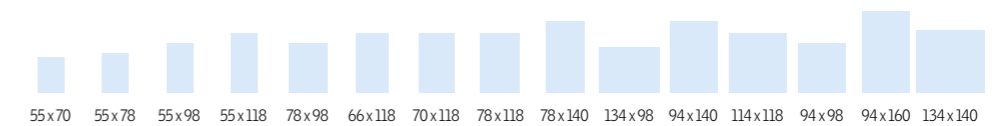

Price Group 1

Price Group 2

Upgrade to solar powered for an additional £91.20.

Check your data plate to find the type and size of your roof window model.

Current size	CK01	CK02	CK04	CK06	MK04	FK06	MK06	MK08	UK04	PK08	SK06	PK04	PK10	UK08
2002-2013	C01	C02	C04	C06	M04	F06	M06	M08	U04	P08	S06	P04	P10	U08
1992-2001					304		306	308	804		606		410	808
Before 1992	9		6		1			2	7		4		3	8